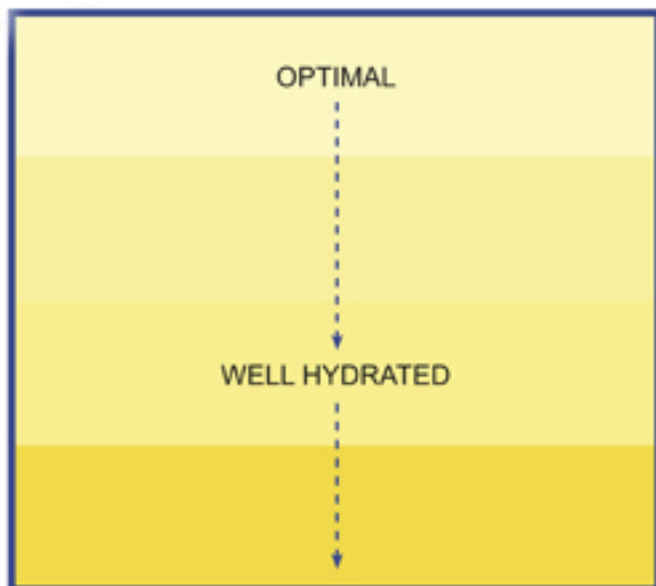

Urine Colour Chart

HYDRATED

DEHYDRATED

*This color chart is not for clinical use.